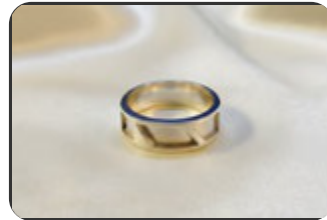

Silver ring suitable for resin or 8x6 cabochon with resin
SKU: 0233L

Simple Solid Silver Ring To Fit 6mm Cabochon Or Resin
SKU: 0832L

Silver heart ring with cz stones
SKU: 0223L

Solid silver Gents Chanel Ring Blank Suitable For Resin
SKU: 0626N