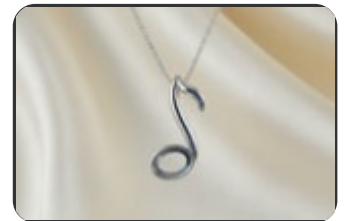

Unset Silver Pendant
Mount For 8MM Stone
SKU: 0305S

Solid silver Musical
Note Pendant Mount To
Fit a 8x6 Cabochon
SKU: 0899S