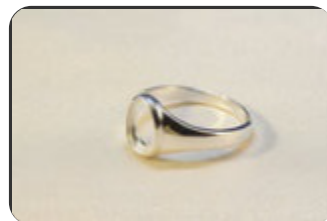

Silver Ring Setting With
Bezel For 10mm Stone
Or Resin

Ladies Unset silver Seal
Ring For Setting 8x6
Stone

SKU: 0622J