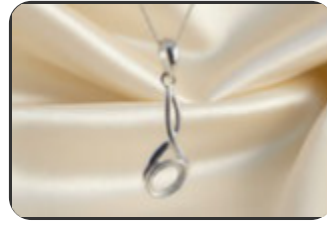

Solid Silver Pendant for
10x8 Cabochon with CZ
Surround
SKU: 0589S