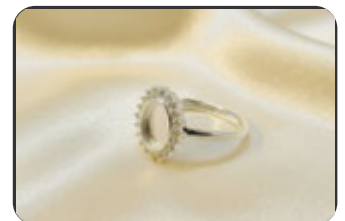

Solid silver cz infinity
ring suitable for use
with resin
SKU: 0269SM

Solid Silver Ring with
Halo cz Surround To Fit
8x6 Cabochon Or Resin
SKU: 0101L