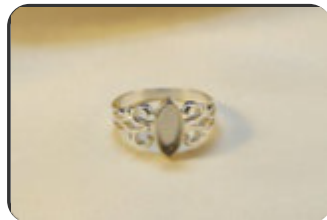

Solid Silver Marquise
Style Ring Blank

SKU: 1062J