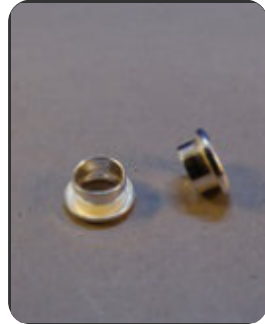

Three Stone Heart Bracelet Mount Suitable for Resin Or Stones
SKU: 1083S

Bangle Bead Centre Cores Solid Silver
SKU: 1075S